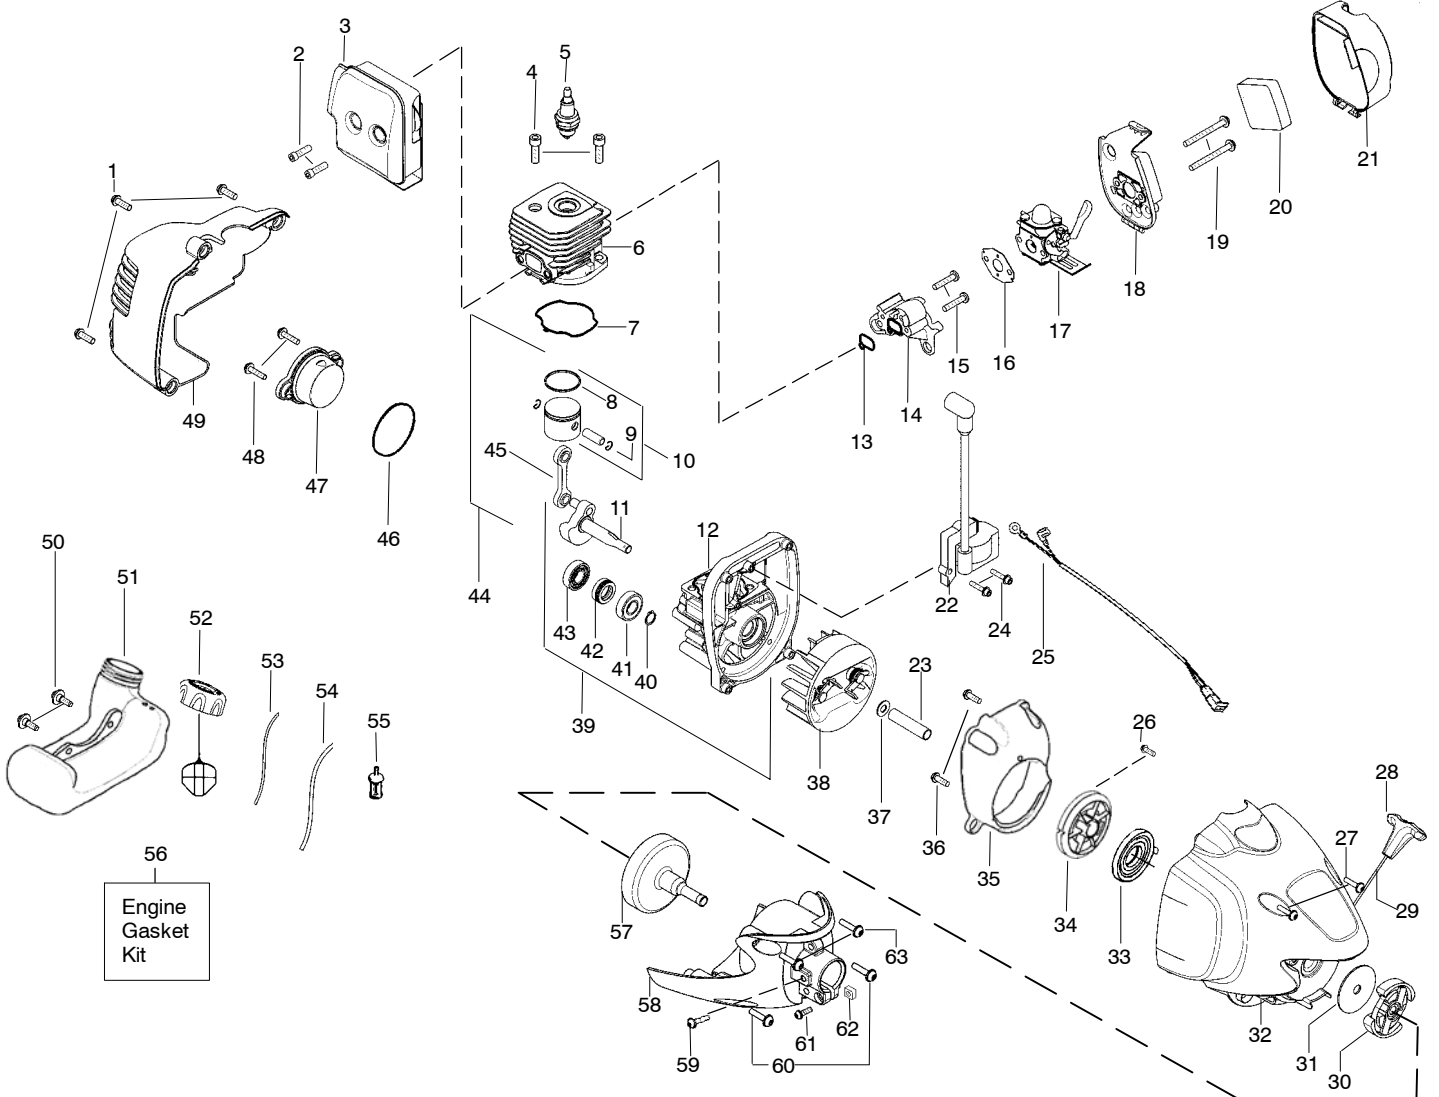

Ref.	Part No.	Description	Ref.	Part No.	Description	Ref.	Part No.	Description
1.	530015880	Screw	21.	530057569	Cover-Air Box	44.	530071785	Kit-piston/rod (Incl. 10,45)
2.	530058982	Bolt-Muffler	22.	530035505	Ignition Module	45.	530069945	Kit-Conn. Rod
3.	530059825	Assy-Muffler (Incl. 2)	23.	530059758	Screw-Flywheel	46.	530071750	O-Ring-C'case (kit)
4.	530015953	Spark Plug (RCJ 6Y)	24.	530016357	Screw	47.	530057954	Assy-Plug (incl.46)
5.	952030249	Spark Plug (RCJ 6Y)	25.	545015601	Assy-Switch wire	48.	530016386	Screw
6.	530012541	Cylinder	26.	530016391	Screw	49.	530057539	Shroud-Rear
7.	530071750	Seal-Cylinder (kit)	27.	530015810	Screw	50.	530016445	Retainer-Tank
8.	530055120	Piston Ring	28.	530054834	Handle-Starter	51.	530057974	Assy-Fuel Tank (incl. filter, lines & fuel cap)
9.	530015162	Retainer-Piston Pin	29.	530071798	Kit - Rope	52.	530057973	Assy-Fuel Cap
10.	530071833	Kit - Piston (Incl. 8, 9)	30.	530055122	Assy-Clutch	53.	530069247	Kit-Fuel Line (Small)
11.	530012579	Assy-Crankshaft	31.	530094189	Washer-Clutch	54.	530069216	Kit-Fuel Line (Large)
12.	530012582	Assy-Crankcase (Incl. 41,42,43)	32.	545016004	Assy.-Fan Hsg	55.	530095646	Assy-Fuel Pickup
13.	530071750	Seal-Cyl/Carb.(kit)	33.	530042086	Spring-Starter	56.	530071750	Kit-Engine Gasket (Incl. 7,13,16,46)
14.	530057547	Adapter-Carb.	34.	530071797	Kit-Starter Pulley (Incl. 26)	57.	530150247	Assy-Drum/Adaptor
15.	530016309	Screw	35.	530057548	Baffle	58.	545077301	Assy-Clutch Cover (Incl. 61,62)
16.	530071750	Gasket-Carb. (kit)	36.	530015880	Screw	59.	530016319	Screw-Align
17.	-----	Kit-Carb.	37.	530016463	Washer-Clutch Flat	60.	530015772	Screw
	530071822	Zama (C1U-W24)	38.	530039243	Assy-Flywheel	61.	530016381	Screw 12-24
	545081807	Walbro (WT-670)	39.	545102101	Assy-C'case & C'shaft (Incl. 11,12,40)	62.	530016382	Nut 12-24
(Note: Repair kits are not available for this carburetor)			40.	530015941	Retain. Ring-C'shaft	63.	530015814	Screw
18.	530059246	Air Box	41.	530055728	Outer Bearing			
19.	530016429	Screw	42.	530019264	Seal-C'shaft			
20.	530036575	Foam-Air Filter	43.	530032125	Inner Bearing			

✓ = NEW PART NUMBER FOR THIS IPL

* = REFER TO THE SERVICE REFERENCE INDICATED FOR MORE INFORMATION. (LOCATED AT END OF IPL)